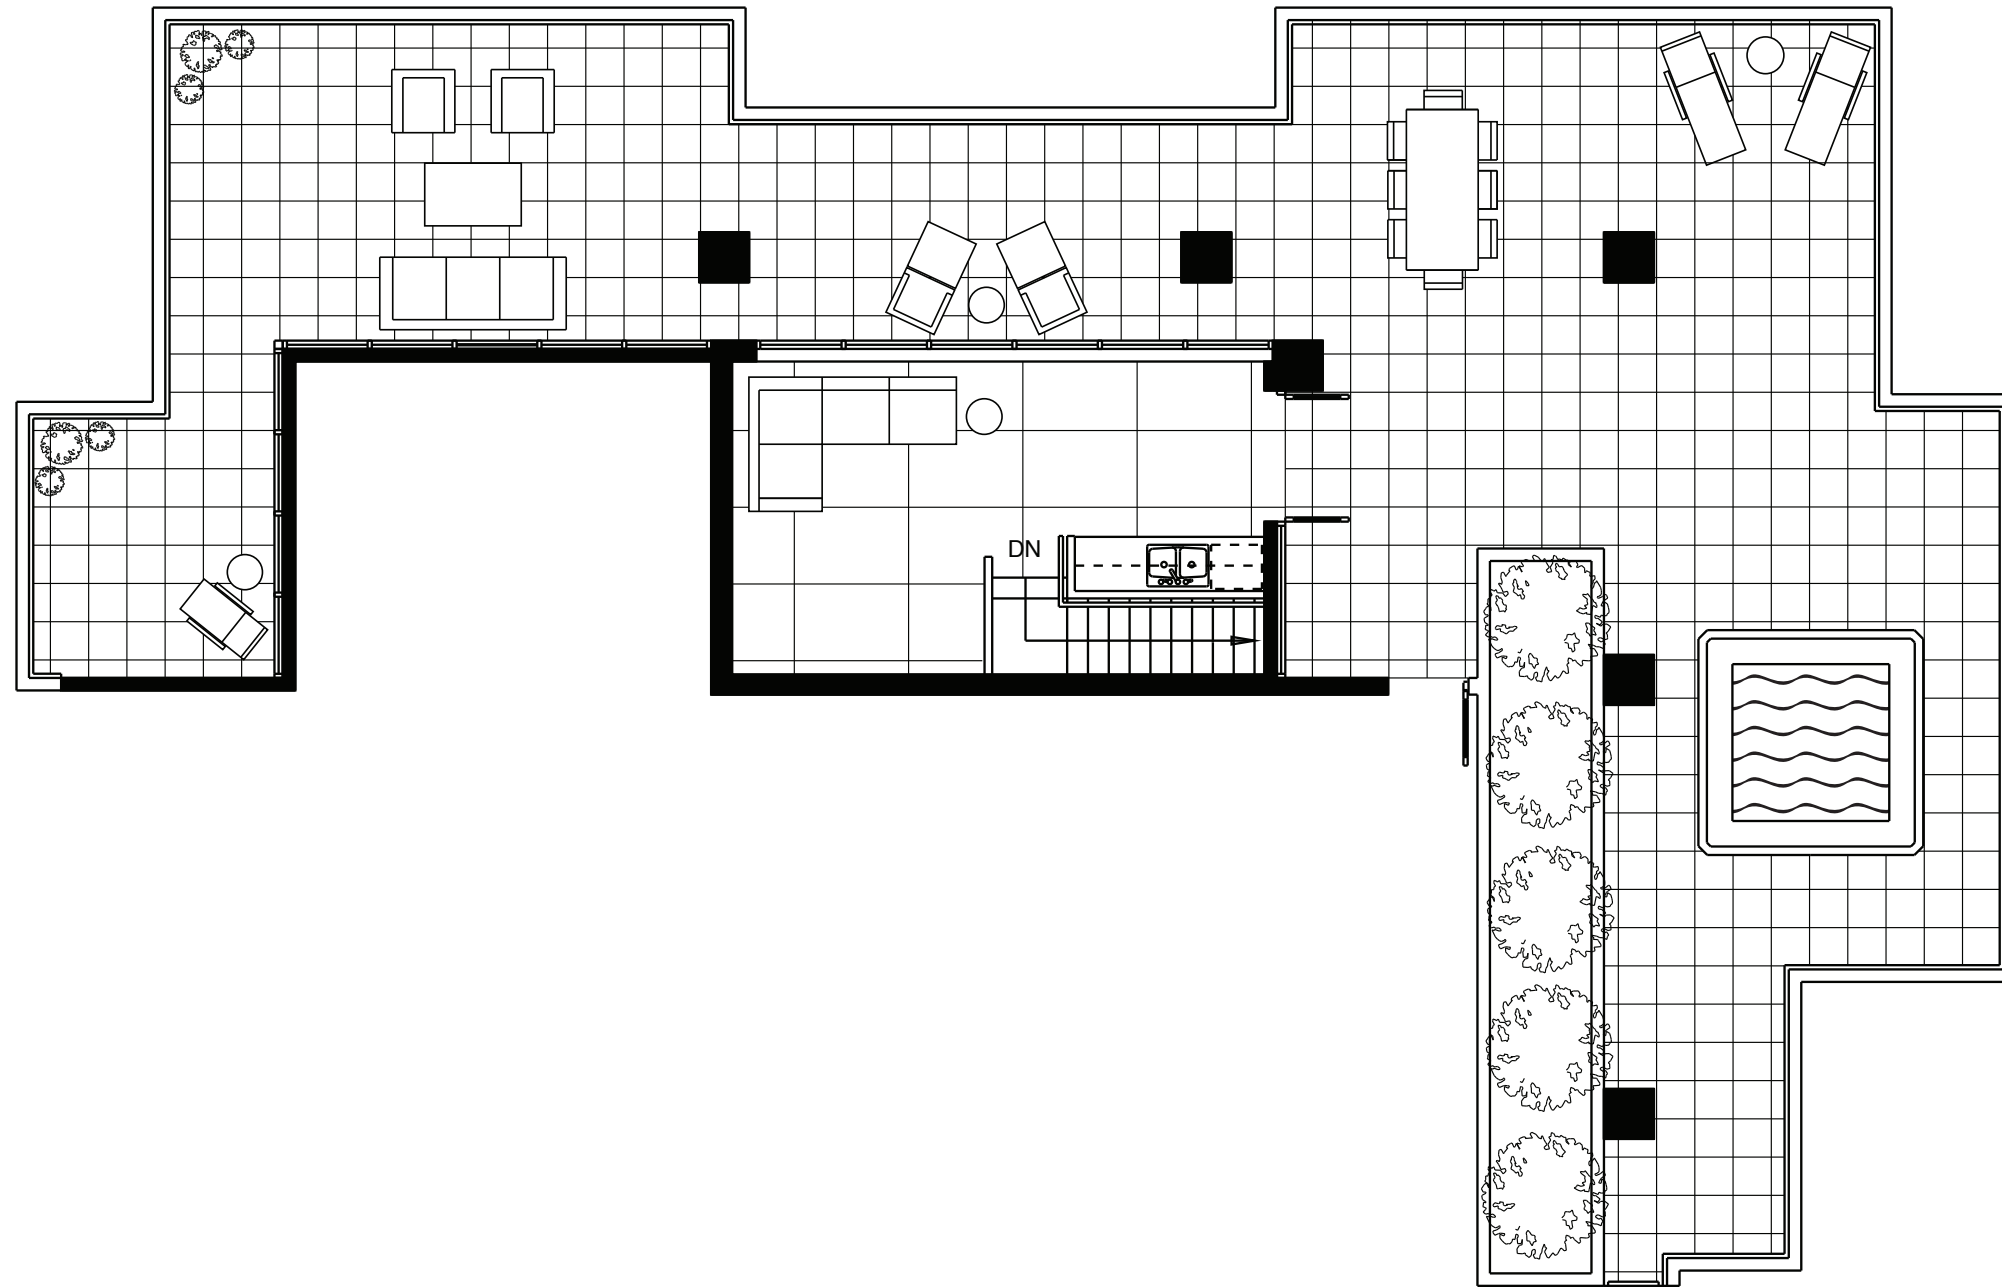

LEVEL 22  
Level 23 floorplan  
on next page

2 BEDROOM + DEN + SOLARIUM  
2,411 SQUARE FEET  
2,174 SQUARE FOOT TERRACE

LEVEL 23  
Level 22 floorplan  
on previous page

2 BEDROOM + DEN + SOLARIUM  
2,411 SQUARE FEET  
2,174 SQUARE FOOT TERRACE