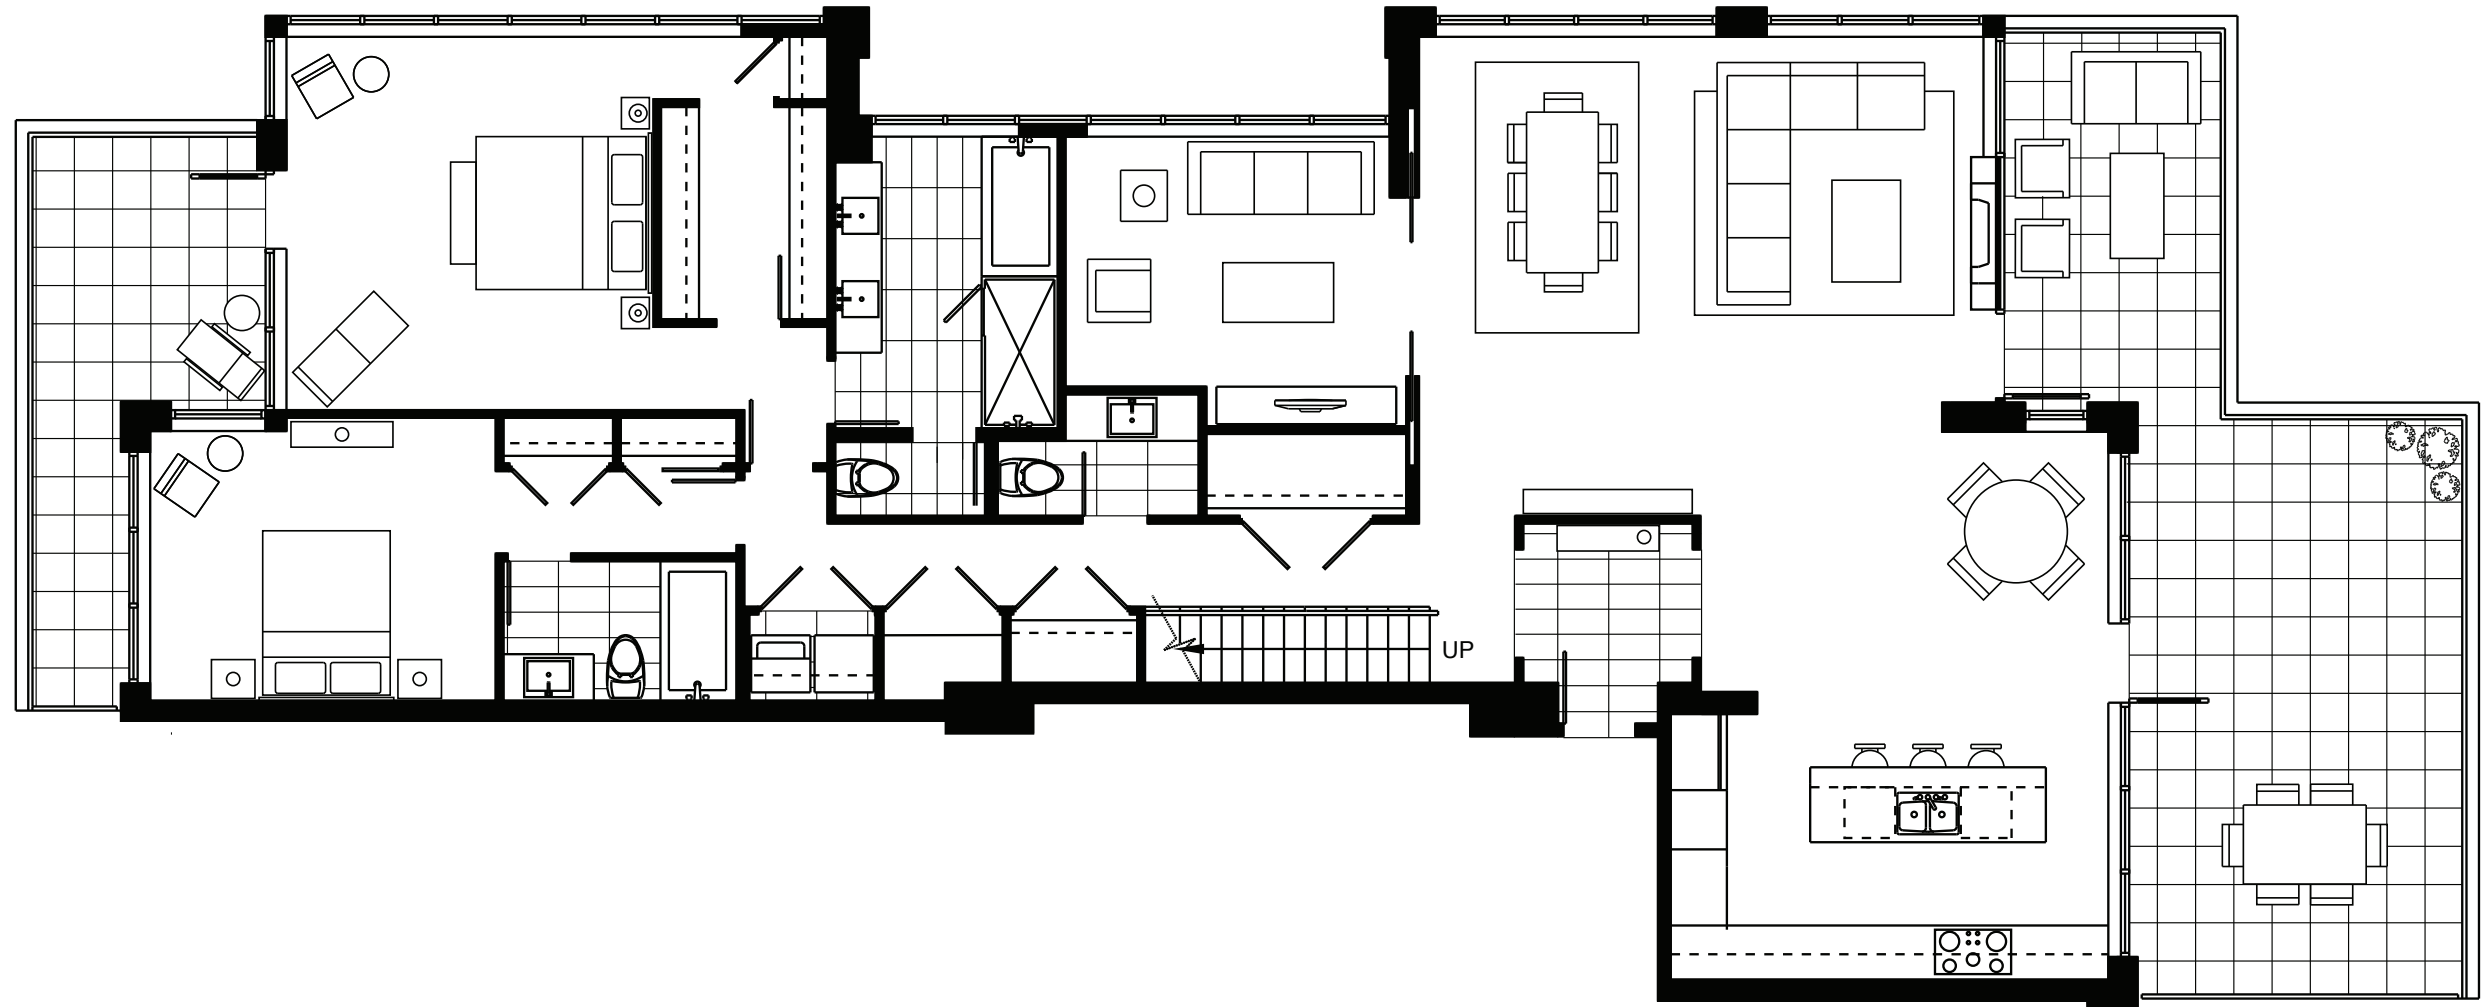

LEVEL 22  
Level 23 floorplan  
on next page

2 BEDROOM + DEN + SOLARIUM  
2,411 SQUARE FEET  
2,174 SQUARE FOOT TERRACE

LEVEL 23  
Level 22 floorplan  
on previous page

2 BEDROOM + DEN + SOLARIUM  
2,411 SQUARE FEET  
2,174 SQUARE FOOT TERRACE