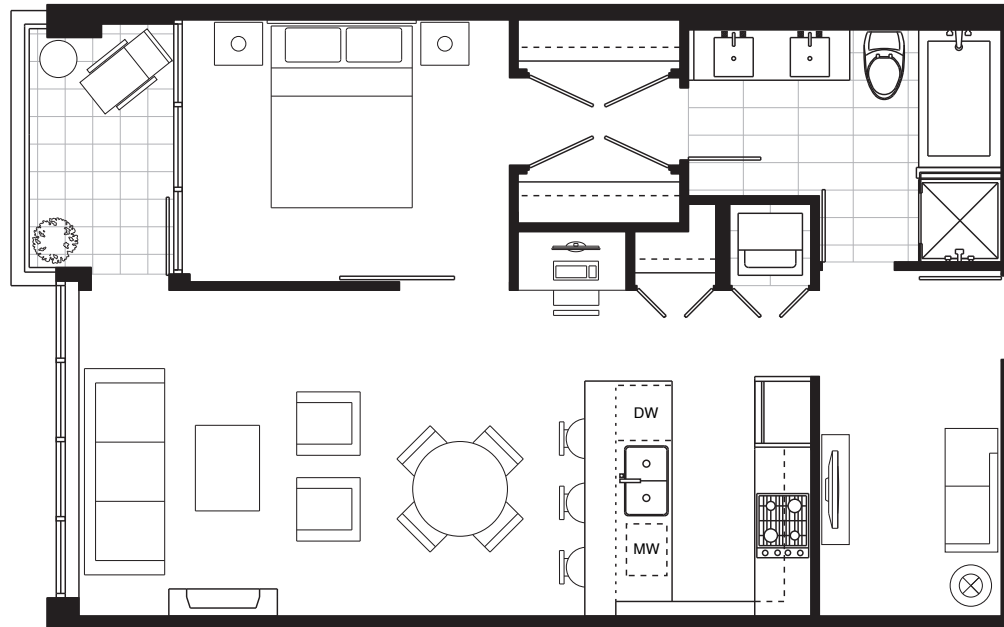

## Podium Plan A

1 Bedroom + Flex

732 sf interior

54 sf exterior

Level 2

Level 3

Level 4 to 6

The developer reserves the right to make modifications to square footage and specifications without notice. All areas are approximate until final survey is complete. E.&O.E.